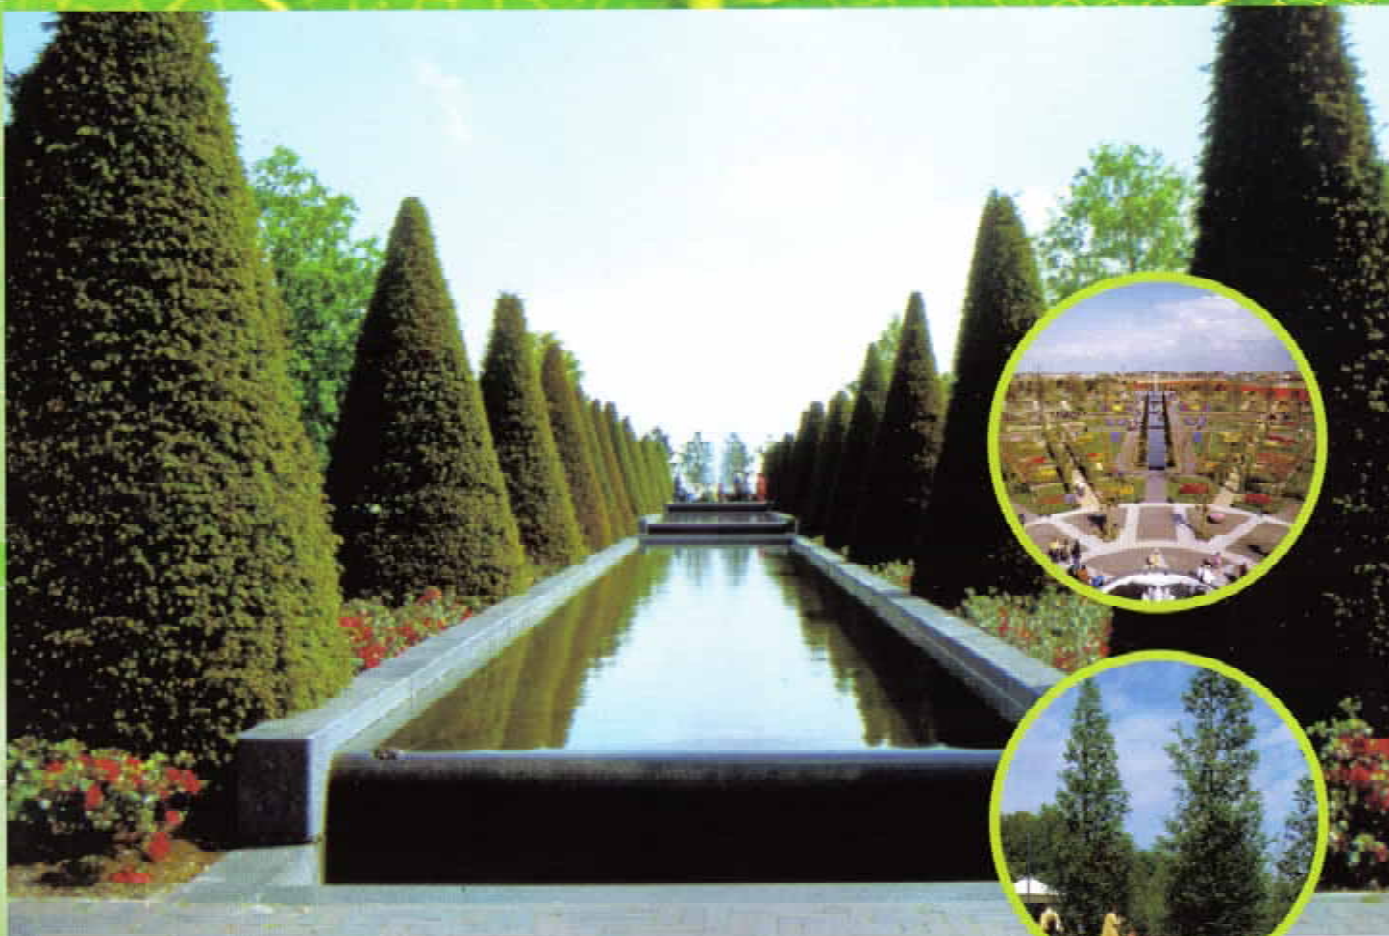

Page 15
The network /
the projects

Page 27
Assortment

Page 31
Contact
persons

Keukenhof

The Oranje Paviljoen (Orange Pavilion) is a section of the Keukenhof. We supplied many of the trees in this project. The project was created in several phases. The first phase began around four years ago. This involved planting native Oak (*Quercus robur*) to create the primary structure. This was followed by section planting, containing a number of varieties, including *Taxus baccata*.

The large Pollarded Plane Trees (*Platanus acerifolia*) directly in front of the pavilion are very striking. Using these larger sizes makes it look as if the new Oranje Paviljoen has been there for many years. It immediately gives the location a very mature look.

Taxus baccata (Keukenhof)

Height	10 - 15 (20) m
Crown	ovoid to round, irregular
Bark and branches	bark thin and brownish red, flaking, deep grooves
Leaf	needles, deep dark green, 1.5 - 3 cm
Flower	unremarkable, dioecious, Y yellow buds, X green
Fruits	brownish black seeds, covered 4/5 with a fleshy, red case
Application	solitary, for shaped clipping and hedges